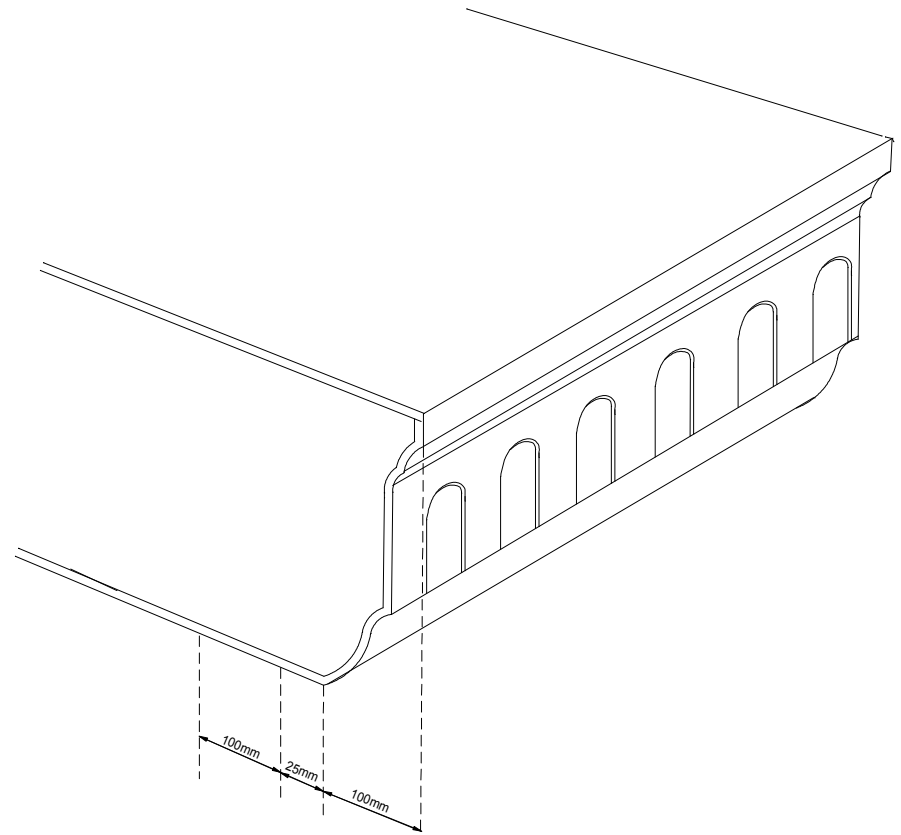

FRONT VIEW

Available in 2 shades of White,
Brown, Light Oak, Rosewood &
Anthracite Grey.

SIDE VIEW

Standard sizes: 1550 x 500
2050 x 500

Special colours and sizes available by request

Castledene Specifications

Section through gutter version

Section through solid version

Profile of Gutter Version

Profile of Solid Version