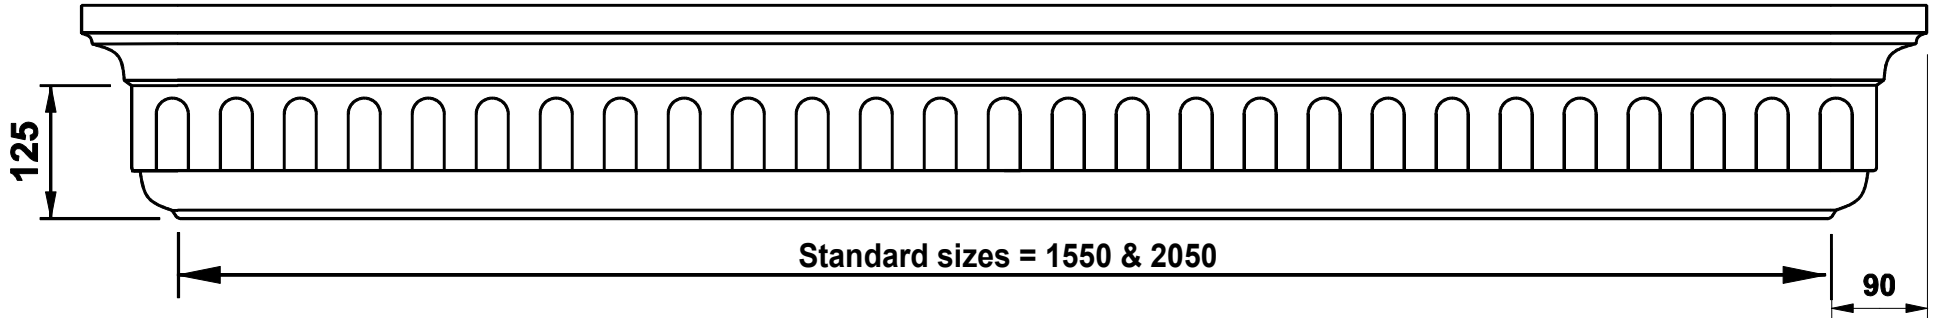

FRONT VIEW

Available in 2 shades of White,
Brown, Light Oak, Rosewood &
Anthracite Grey.

SIDE VIEW

Standard sizes: 1550 x 500
2050 x 500

Special colours and sizes available by request

Castledene Specifications

Section through gutter version

Section through solid version

Profile of Gutter Version

Profile of Solid Version