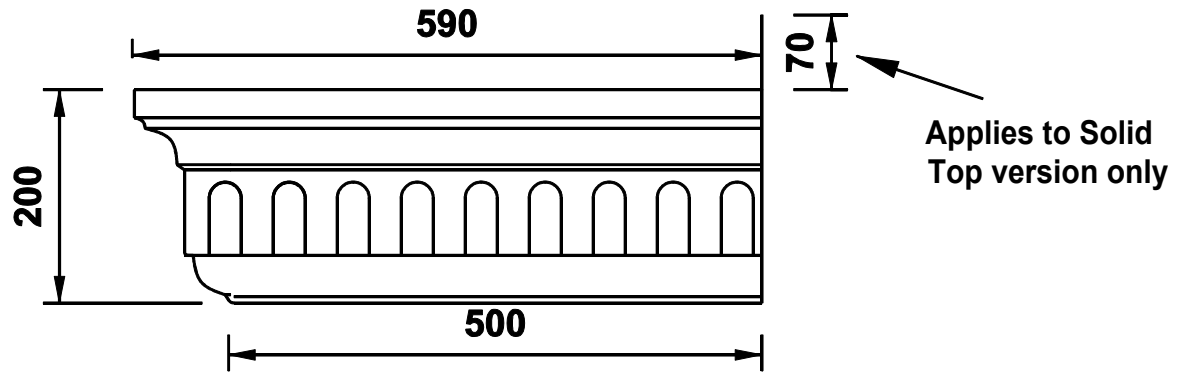

FRONT VIEW

Available in 2 shades of White,
Brown, Light Oak, Rosewood &
Anthracite Grey.

SIDE VIEW

Standard sizes: 1550 x 500
2050 x 500

Special colours and sizes available by request

Castledene Specifications

Section through gutter version

Section through solid version

Profile of Gutter Version

Profile of Solid Version