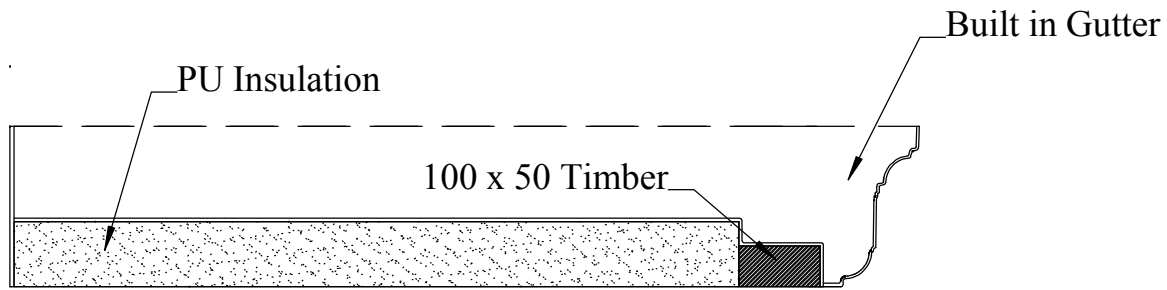

FRONT VIEW

Available in 2 shades of White,
Brown, Light Oak, Rosewood &
Anthracite Grey.

SIDE VIEW

Standard sizes: 1550 x 500
2050 x 500

Special colours and sizes available by request

Castledene Specifications

Section through gutter version

Section through solid version

Profile of Gutter Version

Profile of Solid Version