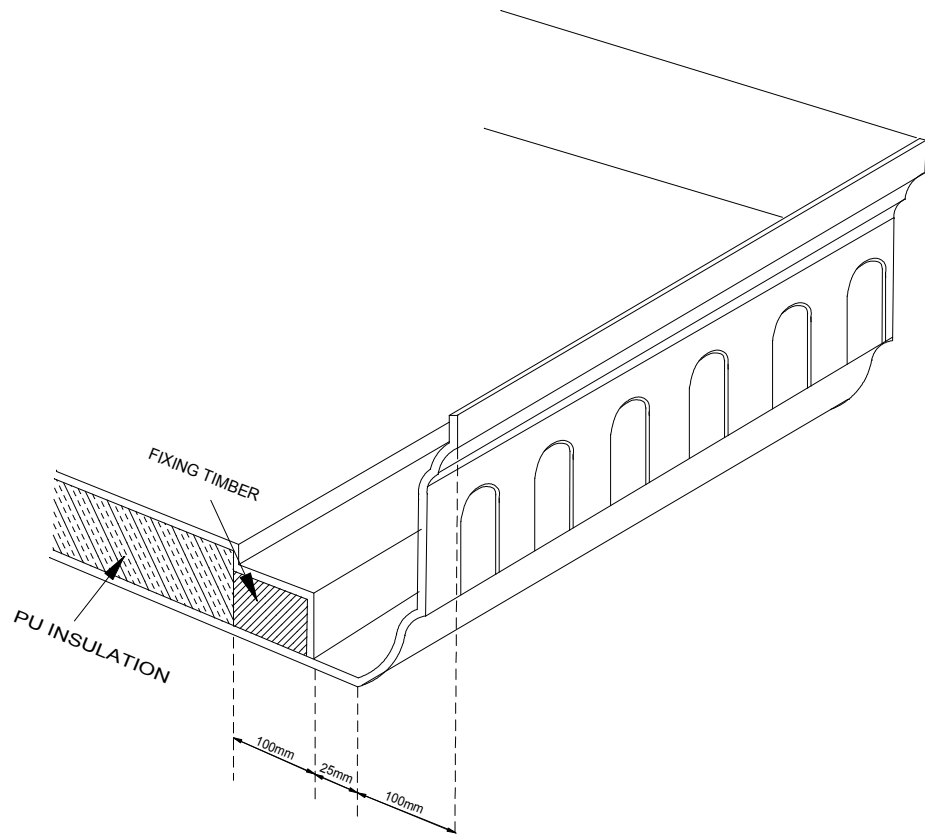

FRONT VIEW

Available in 2 shades of White,
Brown, Light Oak, Rosewood &
Anthracite Grey.

SIDE VIEW

Standard sizes: 1550 x 500
2050 x 500

Special colours and sizes available by request

Castledene Specifications

Section through gutter version

Section through solid version

Profile of Gutter Version

Profile of Solid Version